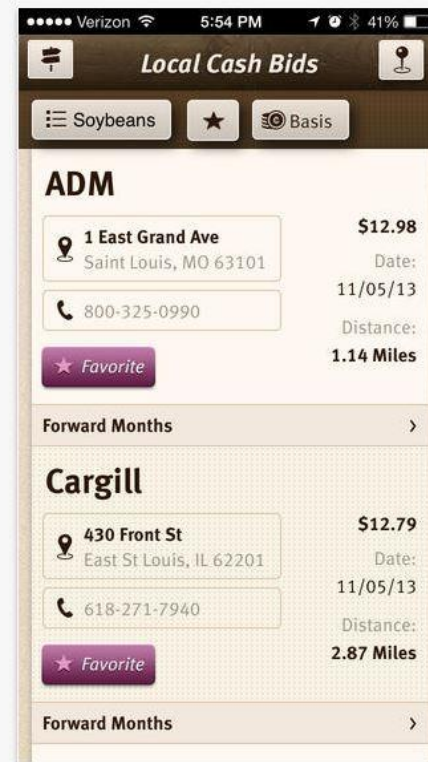

agExchange

- Markets
- Local Cash Bids
- Cash Sales
- Options
- Futures
- Cost: Free
- iPhone, iPad, Android

Screenshots