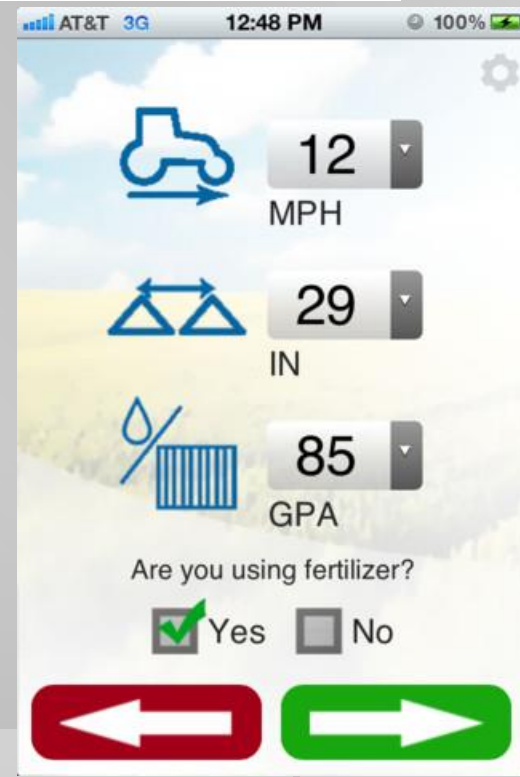

Spray Select

- Uses/Functions: It allows farmers to choose proper tip or nozzle for your application. You just enter speed, spacing and target rate, Select your drop size category and you have a list of tips that will work for your application.
- Costs to download: Free
- iPhone, iPad, Android

The logo for TeeJet Technologies, featuring the word "TeeJet" in a blue, stylized script font with a registered trademark symbol, and the word "TECHNOLOGIES" in a white, sans-serif font on a black rectangular background below it.