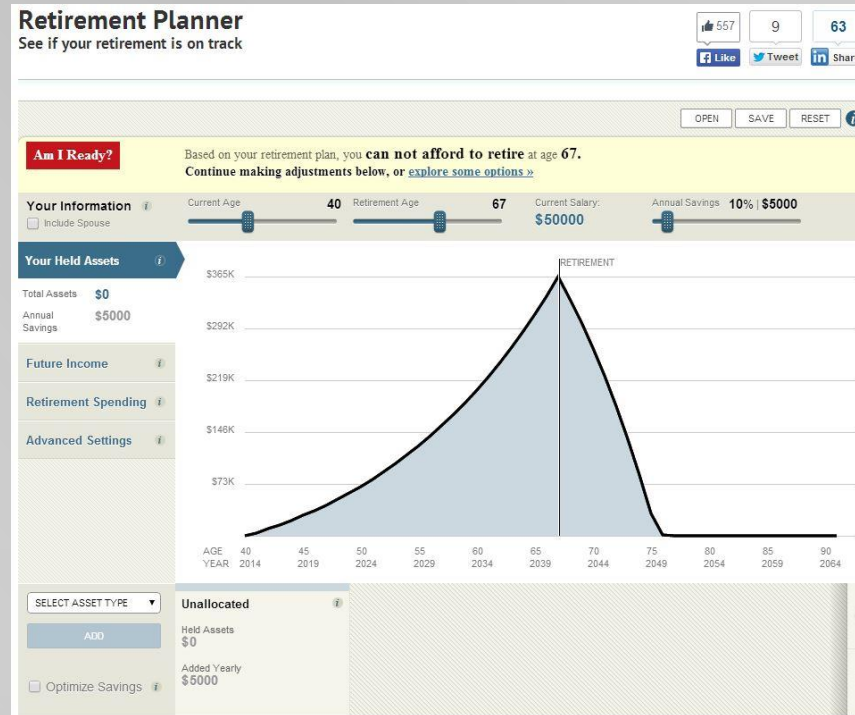

TimeStation

- Can be used like a time clock
- Pin or card scan for clocking in or out
- Reports based on employees, departments, activities
- Cost: Free
- iPad, iPhone

Ag Weed ID

- Compare your photo of a weed to database
- Can search by crop, season location
- Cost: Free
- iPhone, iPad, Android

Team Viewer

- Can view or take control of another computer via web
- Can be used for meetings up to 25 people
- Free for personal use, fee for commercial use
- Apple or PC products

Smart Money Retirement Planner

- Calculate needed savings by
 - Age
 - Money set aside
 - Assets
 - Forecasts
 - Graphs
- Cost: Free
- iPhone, iPad, Android

Growing Degree Days

- Gives you current and historical growing degree units in a geographical location
- Cost: Free
- iPhone, iPad, Android